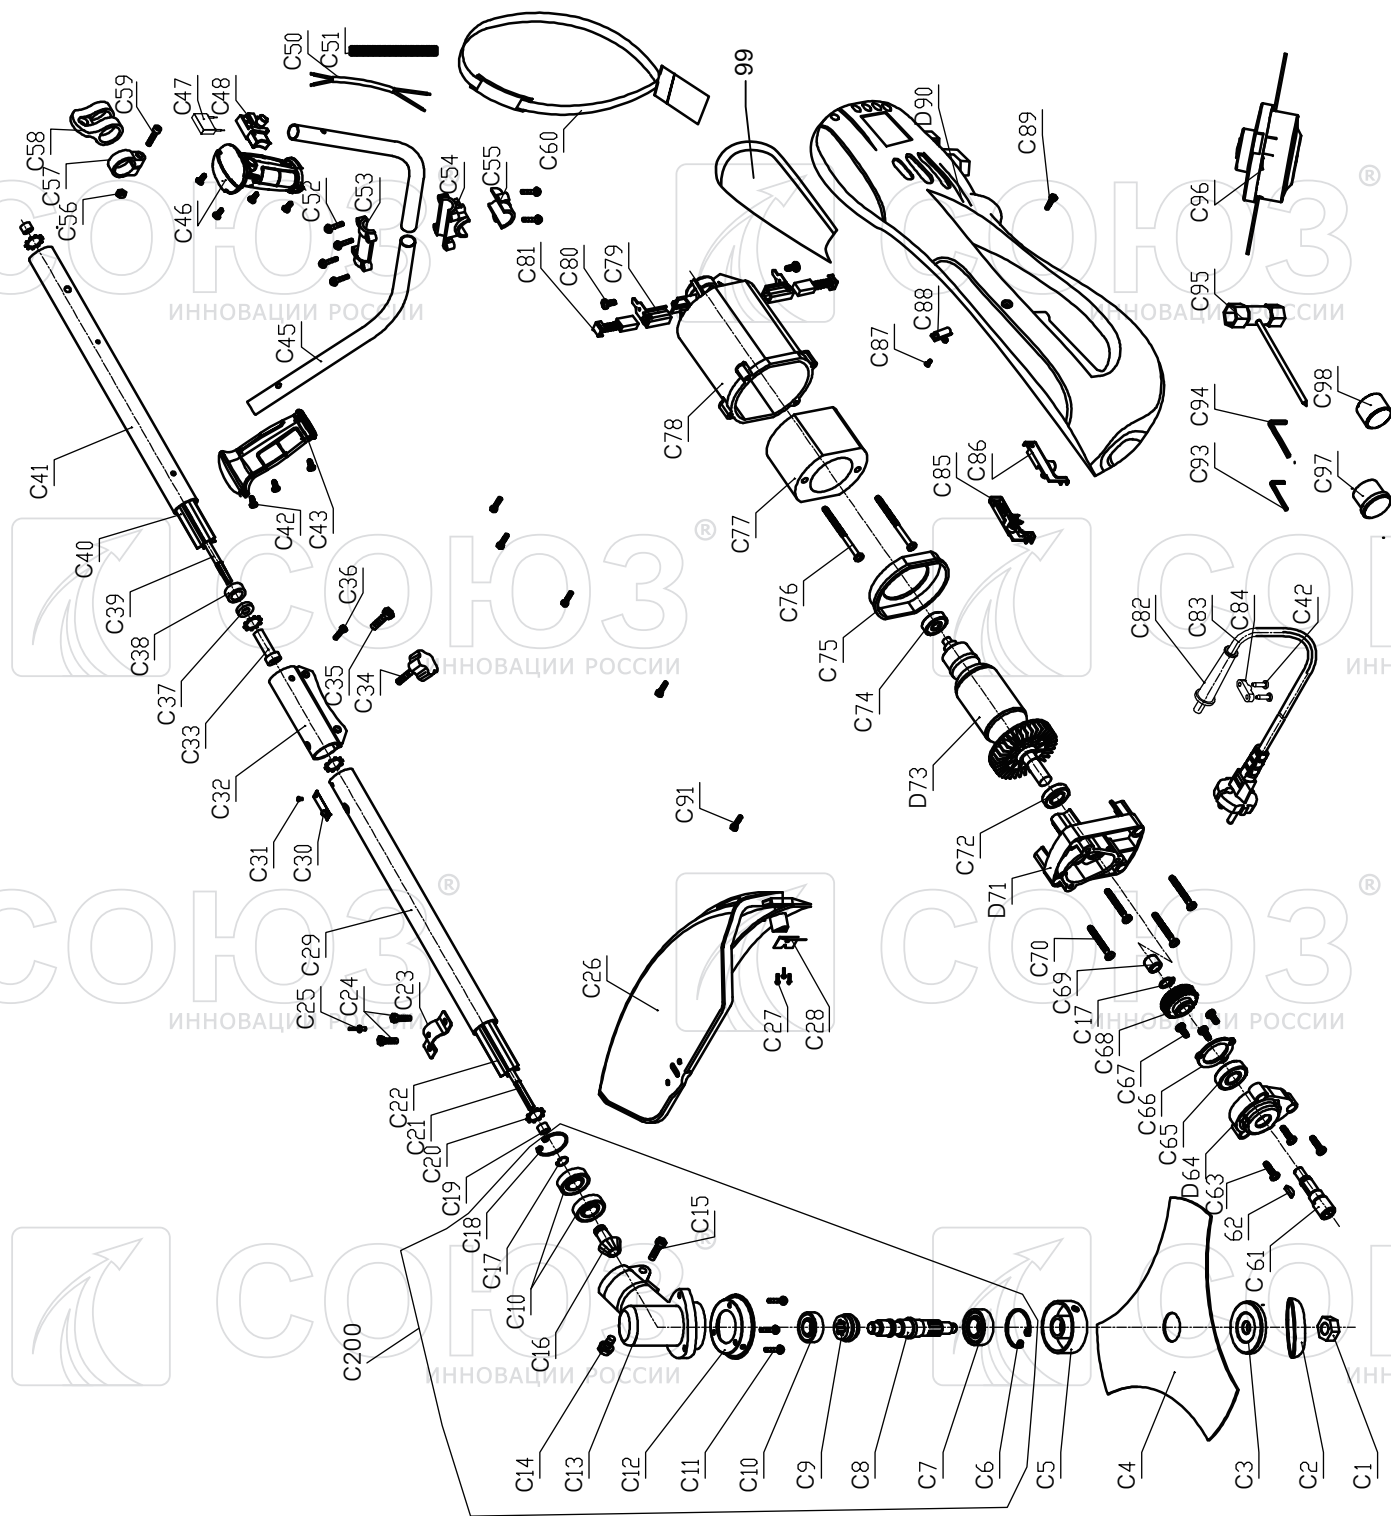

ГКС-3525

ГКС-3525

NO.	DESCRIPTION	NO.	DESCRIPTION	NO.	DESCRIPTION
C1	LEFT-NUT M10	C34	LOCKING KNOB	C69	NEEDLE BEARING HK0810
C2	THE BLADE COVER	C35	SCREW M6*20	C70	TAPPING SCREW ST4*35
C3	DOWN FLANGE	C36	SCREW M4*10	D71	GEAR BOX
C4	BLADE	C37	RETAINING RING	C72	BEARING 6901Z
C5	UPPER FLANGE	C38	SCREW BUSH	C73	ROTOR
C6	CIRCLIP 32	C39	SOFT SHAFT B	C74	BEARING 627Z
C7	BEARING 6002Z	C40	PLASTIC TUBE B	C75	WIND GUIDE
C8	SPINDLE	C41	STEEL TUBE B	C76	TAPPING SCREW ST5*60
C9	BIG GEAR	C42	TAPPING SCREW ST4*14	C77	STATOR
C10	BEARING 6000Z	C43	HANDLE	C78	MOTOR HOUSING
C11	SCREWM5*12	C45	STEEL TUBE	C79	CARBON BRUSH HOLDER
C12	GEAR BOX COVER	C46	HANDLE	C80	TAPPING SCREW ST3*8
C13	GEAR BOX	C47	CAPACITOR	C81	CARBON BRUSH
C14	SCREWM6*12	C48	SWITCH	C82	CABLE PROTECTOR
C15	SCREWM5*25	C50	SPRING CABLE	C83	CABLE
C16	PINION SHAFT	C51	SPRING CABLE TUBE	C84	CABLE ANCHORAGE
C17	CIRCLIP 10	C52	SCREW M6*25	C85	RIGHT HOUSING CAP
C18	CIRCLIP 26	C53	STEEL TUBE PRESS BOARD	C86	LIFT HOUSING CAP
C19	SOFT SHAFT LIMIT SET	C54	STEEL TUBE BASE	C87	TAPPING SCREW ST3*6
C20	RETAINING RING	C55	STEEL TUBE BASE PRESS BOARD	C88	CABLE CLAMP
C21	SOFT SHAFT A	C56	NUT M5	C89	SCREW M4*12
C22	PLASTIC TUBE A	C57	STRAP HOOK RING	D90	HOUSING
C23	GUARD PRESS BOARD	C58	STRAP HOOK	C91	TAPPING SCREW ST4*14
C24	SCREWM6*20	C59	SCREW M5*20	C93	HEX WRENCH 4MM
C25	RIVET 4X6	C60	SHOULDER STRAP	C94	HEX WRENCH 5MM
C26	GUARD	C61	OUTPUT SHAFT	C95	WRENCH
C27	BLADE	C62	WOODRUFF KEY	C96	SPOOL ASSEMBLY
C28	TAPPING SCREW ST4*8	C63	SCREW ST4*16	C97	RUBBER PLUG
C29	STEEL TUBE A	D64	GEAR BOX COVER	C98	RUBBER PLUG
C30	SHRAPNEL	C65	BEARING 6001Z	C200	GEAR BOX ASSEMBLY
C31	RIVET	C66	BEARING COVER	99	SOFT LEATHER
C32	CONNECT TUBE	C67	SCREW ST4*10		
C33	SOFT SHAFT BUSH	C68	GEAR		

GKS-3525-EX-RU240822-2 VER 3.1